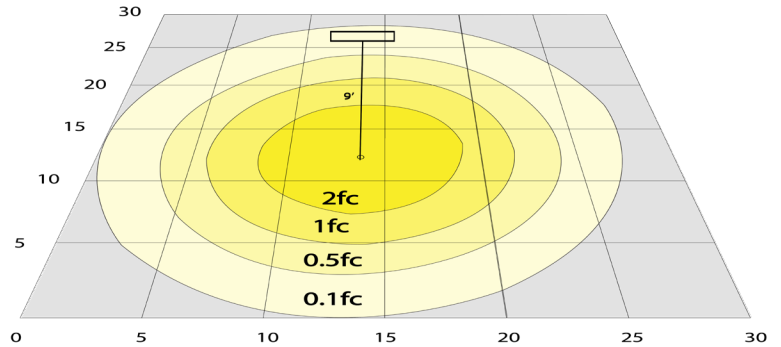

Other Models:

- 10W | 750LM | RDMF7-MCT5

Photometrics: RDL6-BF-MCT5

BUG Rating: B1-U0-G0

Area 30'x 30' Mounting Height: 9'

Other Views:

RDMF4-MCT5

Side View