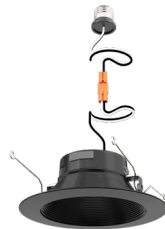

Photometrics: RDL6-BF-MCT5

BUG Rating: B1-U0-G0

Area 30'x 30' Mounting Height: 9'

Other Views:

RDMF4-MCT5

RDMF4-MCT5-BK

Side View

RDMF4-MCT5-ORB

Performance Table: RDMF6-MCT5

MODEL NO.	Wattage	Voltage	Lumens	Color Temp.	BUG Rating	LPW
RDMF6-MCT5 RDMF6-MCT5-BK RDMF6-MCT5-ORB	14W	120V	1050LM	2700K 3000K 3500K 4000K 5000K	B1-U0-G0	75

Sample Ordering

Model Color Temp. Finish

RDMF6 - MCT5 -

WH = White
BK = Black
ORB = Oil-Rubbed Bronze

Accessory:

Blank = No Option For Accessories
ELB-0895= FIELD-INSTALLED EMERGENCY BALLAST FOR ALL LED RECESSED TRIMS; INPUT VOLTAGE:100~277VAC, 50~60Hz; OUTPUT: 8W MAXIMUM FOR 90 MINUTES

ACCESSORY: