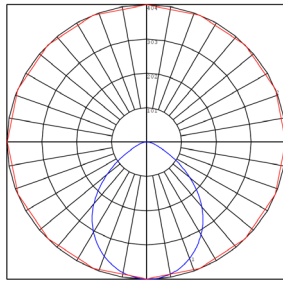

Other Models:

- 10W | 750LM | RDMF7-MCT5

Photometrics: RDL6-BF-MCT5

BUG Rating: B1-U0-G0

Area 30'x 30' Mounting Height: 9'

Other Views:

RDMF4-MCT5

Side View