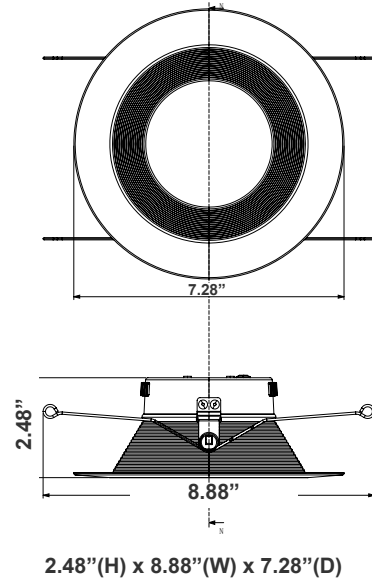

Features

- 6" Baffle Trim
- Multi CCT (Selectable Switch on the Back of the driver)
- Isolated Driver for Improved Thermal Management
- 5-Year Warranty
- Spun Aluminum with White Powder Coat Finish

Technical Specifications

Electrical:

- Voltage: 120V AC
- Output Voltage: 36VDC
- Power Factor: >0.90
- Wattage: 14W
- Efficacy: 75 LPW
- Total Harmonic Distortion: ≤15 %

Mechanical:

- Spun Aluminum With White, Black and Oil-rubbed bronze Powder Coat Finish
- Includes 8" Bi-Pin Adapter That Fits any Standard MR16 lamp Base
- Maximum Ambient Temperature: 104°F
- Fits in Standard 4" Recessed Housings
- 5-Year Warranty

Lighting:

- Multi CCT (Selectable Switch On The Back Of The Driver)
- Dimming: TRIAC Dimming (Using Standard TRIAC LED Dimmers)
- Color Temperatures: 2700K/3000K/3500K/4000K/5000K
- Can Rotate After Installation to Align
- Optics: White Translucent Acrylic Lens
- Total Lumens: 1050LM Max.
- Color Rendering Index: CRI ≥ 90
- Rated life: 50,000 hrs

Applications:

- LED retrofit trim have been designed to be a flexible lighting solution for retrofit and new construction applications, Ideal for closets, storage areas, attics, corridors, or general lighting solutions for residential and commercial applications

Other Models:

- 10W | 750LM | RDMF7-MCT5