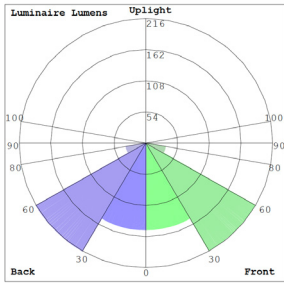

Lighting:

- Multi CCT (Selectable Switch On The Back Of The Driver)
- Dimming: TRIAC Dimming (Using Standard TRIAC LED Dimmers)
- Color Temperatures: 2700K/3000K/3500K/4000K/5000K
- Can Rotate After Installation to Align
- Optics: White Translucent Acrylic Lens
- Total Lumens: 1050LM Max.
- Color Rendering Index: CRI ≥ 90
- Rated life: 50,000 hrs

Other Models:

- 10W | 750LM | RDMF7-MCT5

Photometrics: RDL6-BF-MCT5

BUG Rating: B1-U0-G0

Area 30'x 30' Mounting Height: 9'

Other Views:

RDMF4-MCT5

Side View